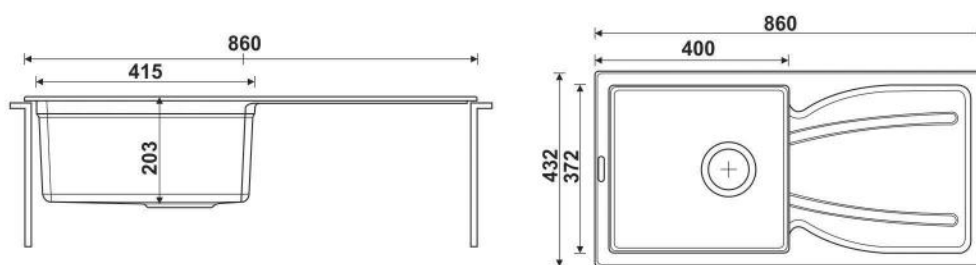

CODE: QI-007

SIZE: 34" x 17" x 8"

860 x 432 x 203 mm

86 x 43.2 x 20.3 cm

SINGLE BOWL DRAINER

COMPOSITE QUARTZ (GRANITE) KITCHEN SINKS

SINGLE BOWL WITH DRAINER

DRAWING