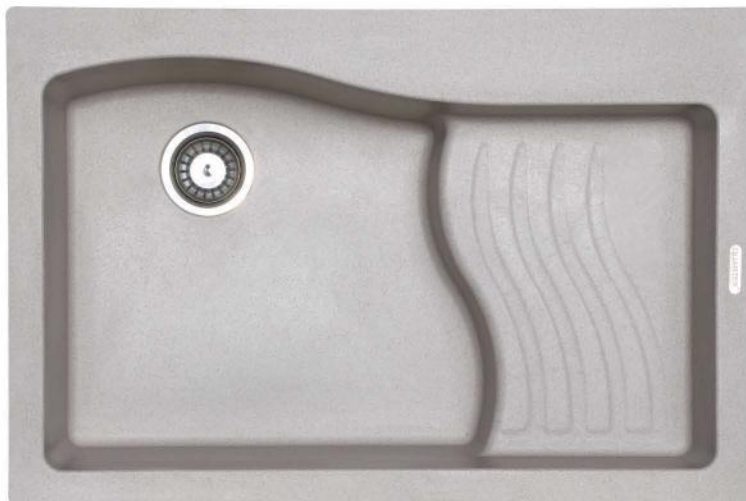

STEP UP SINK