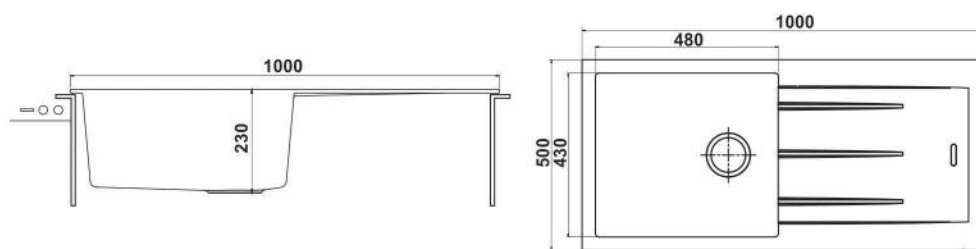

DRAWING

PRICE

PRODUCT	MRP.Rs.
ADVANCE	11400.00
METALLIC	13600.00

AVAILABLE COLOR

METALLIC SERIES

QMTS

QMCG

QMBR

ADVANCE SERIES

QALC

QADB

QACC

QAVL

QAUL

QAWH