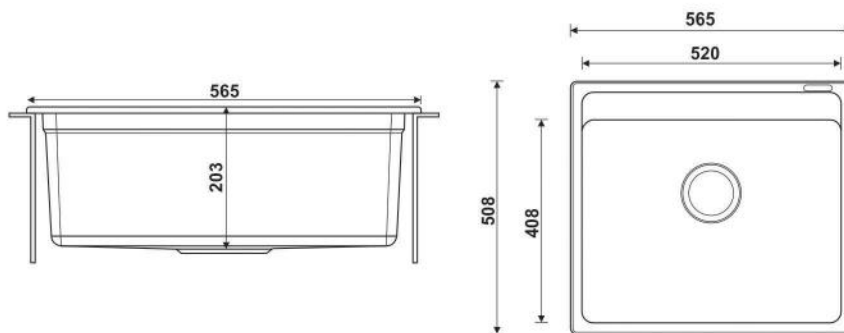

565 x 508 x 203 mm

56.5 x 50.8 x 20.3 cm

SINGLE BOWL

COMPOSITE QUARTZ (GRANITE) KITCHEN SINKS

SINGLE BOWL

DRAWING

PRICE

PRODUCT	MRP.Rs.
ADVANCE	6580.00
METALLIC	7880.00

AVAILABLE COLOR

METALLIC SERIES

ADVANCE SERIES

CODE: QI-003

SIZE: 21" x 18" x 08"

534 x 458 x 203 mm

53.4 x 45.8 x 20.3 cm

SINGLE BOWL