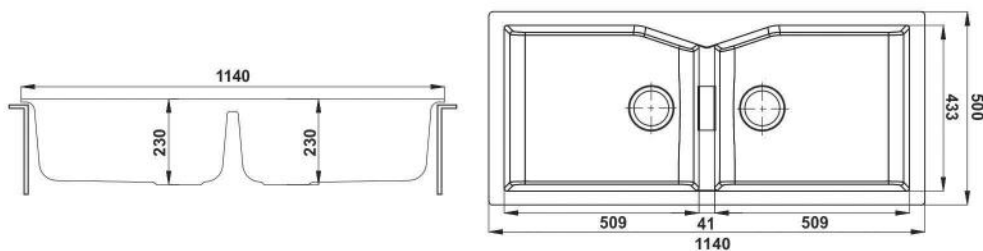

CODE: QI-004

SIZE: 24" x 18" x 08"

610 x 458 x 203 mm

61 x 45.8 x 20.3 cm

SINGLE BOWL

COMPOSITE QUARTZ (GRANITE) KITCHEN SINKS

SINGLE BOWL

DRAWING

114 x 50 x 23 cm

DOUBLE BOWL WITHOUT DRAINER

COMPOSITE QUARTZ (GRANITE) KITCHEN SINKS

DOUBLE BOWL WITHOUT DRAIN BOARD

DRAWING

PRICE

PRODUCT	MRP.Rs.
ADVANCE	15300.00
METALLIC	17600.00

AVAILABLE COLOR

METALLIC SERIES

ADVANCE SERIES

CODE: QI-006

SIZE: 40" x 20" x 09"

1000 x 500 x 230 mm

100 x 50 x 23 cm

SINGLE BOWL DRAINER

COMPOSITE QUARTZ (GRANITE) KITCHEN SINKS