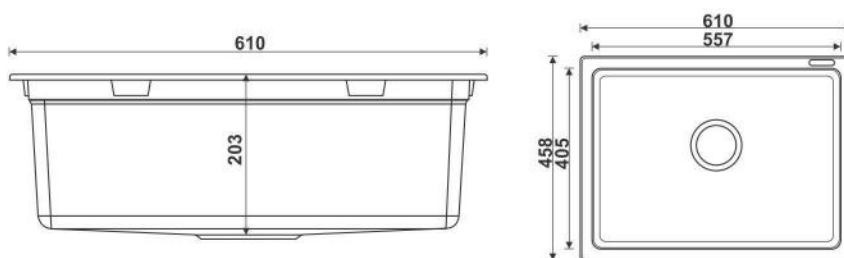

CODE: QI-004

SIZE: 24" x 18" x 08"

610 x 458 x 203 mm

61 x 45.8 x 20.3 cm

SINGLE BOWL

COMPOSITE QUARTZ (GRANITE) KITCHEN SINKS

SINGLE BOWL

DRAWING