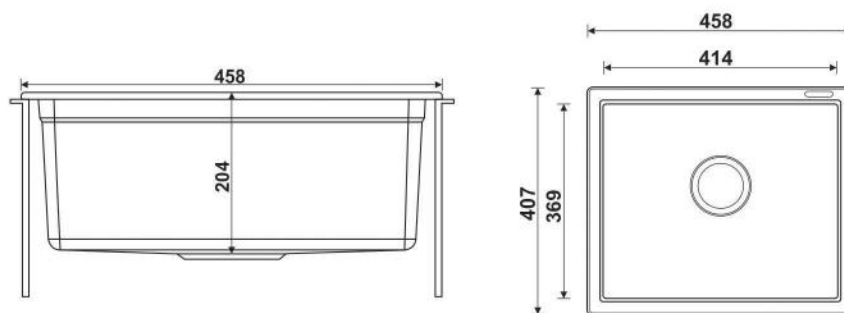

SINGLE BOWL

DRAWING

PRICE

PRODUCT	MRP.Rs.
ADVANCE	5100.00
METALLIC	5650.00

AVAILABLE COLOR

METALLIC SERIES

ADVANCE SERIES