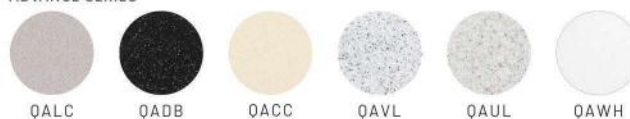

SINGLE BOWL

DRAWING

PRICE

PRODUCT	MRP.Rs.
ADVANCE	5100.00
METALLIC	5650.00

AVAILABLE COLOR

METALLIC SERIES

ADVANCE SERIES

CODE: QI-010

PRODUCT	MRP.Rs.
ADVANCE	10900.00
METALLIC	12900.00

AVAILABLE COLOR

METALLIC SERIES

ADVANCE SERIES

SINK FAUCET

FA-02 A Wheat

FA-02 A Grey

FA-02 A Black