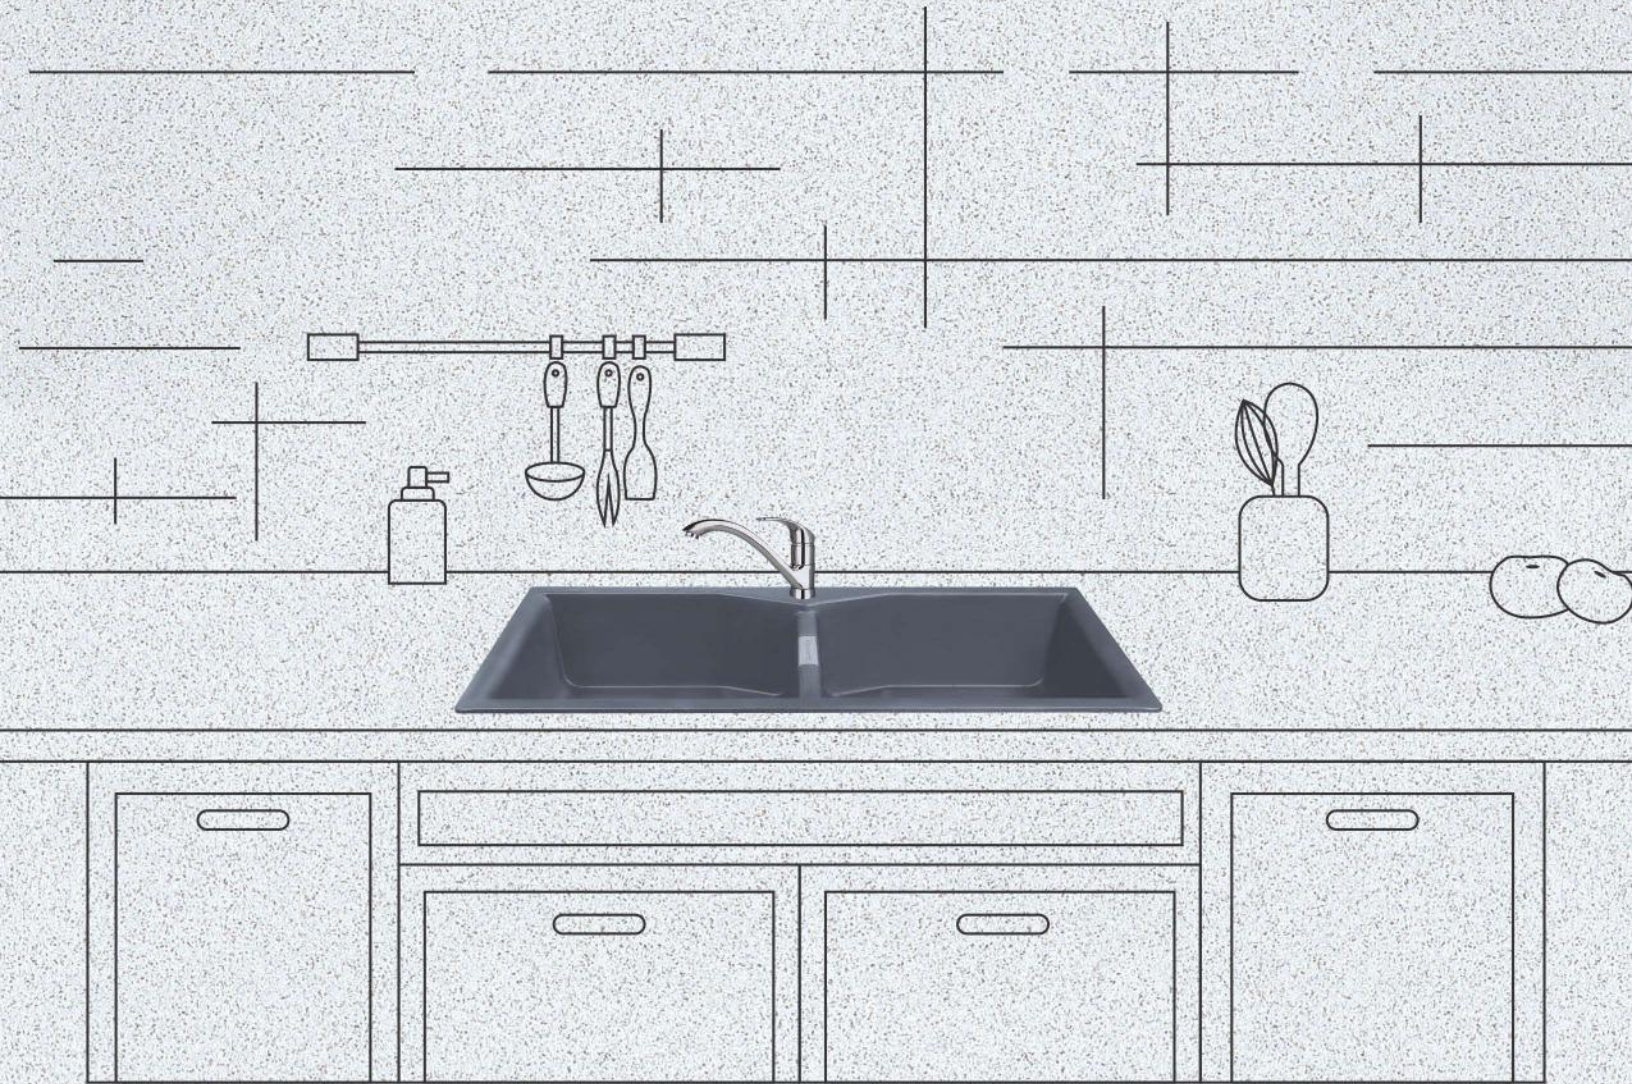

FEEL GERMAN QUALITY WITH US...

Composite Quartz (Granite) Kitchen Sinks