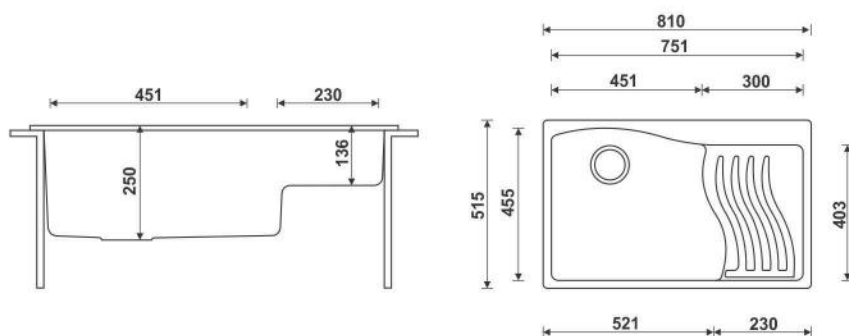

STEP UP SINK

DRAWING

PRICE

PRODUCT	MRP.Rs.
ADVANCE	10250.00
METALLIC	11105.00

AVAILABLE COLOR

METALLIC SERIES

ADVANCE SERIES