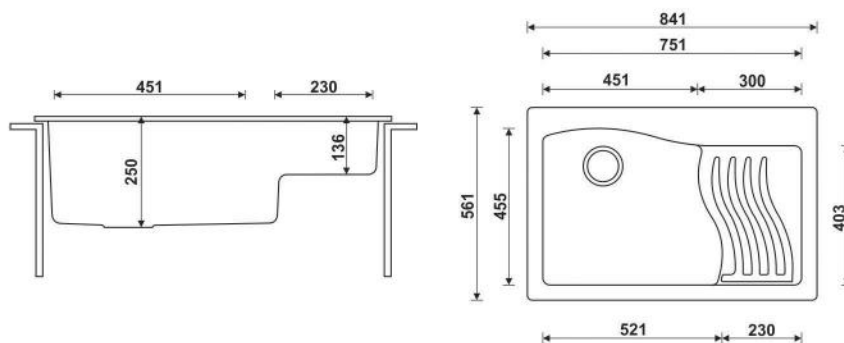

84.1 x 56.1 x 25 cm

STEP UP SINK

COMPOSITE QUARTZ (GRANITE) KITCHEN SINKS

STEP UP SINK

DRAWING

PRICE

PRODUCT	MRP.Rs.
ADVANCE	10250.00
METALLIC	11105.00

AVAILABLE COLOR