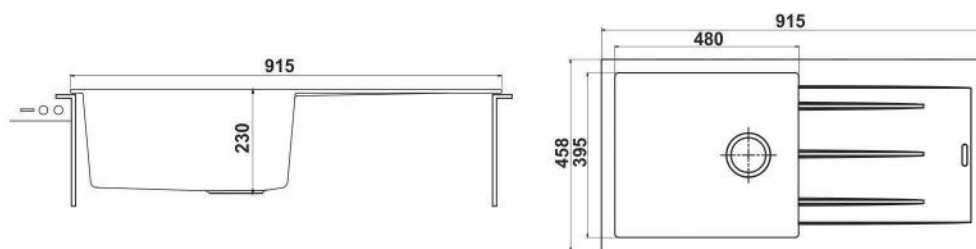

SIZE: 36" x 18" x 09"

915 x 458 x 230 mm

91.5 x 45.8 x 23 cm

SINGLE BOWL DRAINER

COMPOSITE QUARTZ (GRANITE) KITCHEN SINKS

SINGLE BOWL DRAINER

DRAWING

PRICE