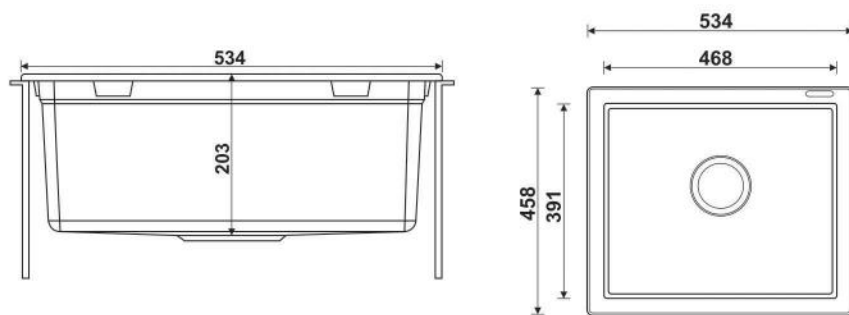

SINGLE BOWL

DRAWING

PRICE

PRODUCT	MRP.Rs.
ADVANCE	6050.00
METALLIC	7290.00

AVAILABLE COLOR

METALLIC SERIES

ADVANCE SERIES