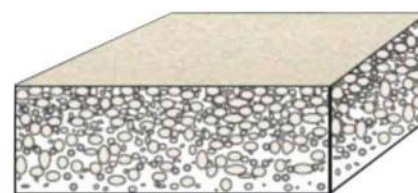

The colours never fade from the material

The colours cannot be scratched away from the surface

Quartex Sink Structure

Quartex sink is a Hard Face Acrylic Granite, this means that the working surface of the sink has a very high density of quartz particles.

Other popular acrylic granite sinks use the iced methodology, which means that the quartz is spread more evenly throughout the material.

Core Section
Quartex Sink Made by German Technology

Core Section
Other Sink Made by Other Technology