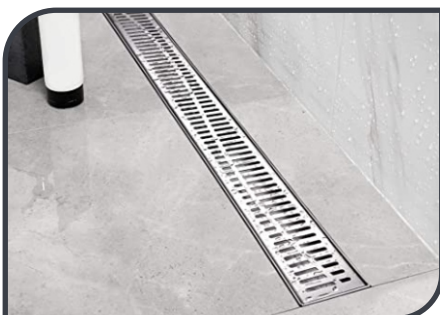

Model	Size (IN INCH)	SIZE (IN MM)	Mrp
AG-3012LR	4x12x0.78	100x300x20	3940/-
AG-3018LR	4x18x0.78	100x450x20	5380/-
AG-3024LR	4x24x0.78	100x600x20	5930/-
AG-3036LR	4x36x0.78	100x900x20	8210/-

Model	Size (IN INCH)	SIZE (IN MM)	Mrp
AG-4012TI	4x12x0.78	100x300x20	4380/-
AG-4018TI	4x18x0.78	100x450x20	6000/-
AG-4024TI	4x24x0.78	100x600x20	7070/-
AG-4036TI	4x36x0.78	100x900x20	9790/-