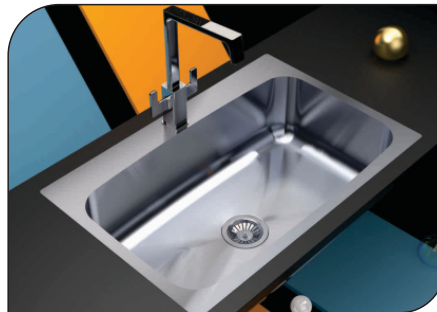

MODEL AS-108

Dimension	22 x 18 Inch / 560 x 455 mm
Bowl Size	20 x 16 Inch / 505 x 405 mm
Depth	8 Inch / 205 mm
Grade / Thickness	202 / 0.75 mm
Mrp	Glossy - 2000/-

MODEL AS-109

Dimension	24 x 18 Inch / 610 x 455 mm
Bowl Size	22 x 16 Inch / 560 x 405 mm
Depth	8 Inch / 205 mm
Grade / Thickness	202 / 0.75 mm
Mrp	Glossy - 2240/-