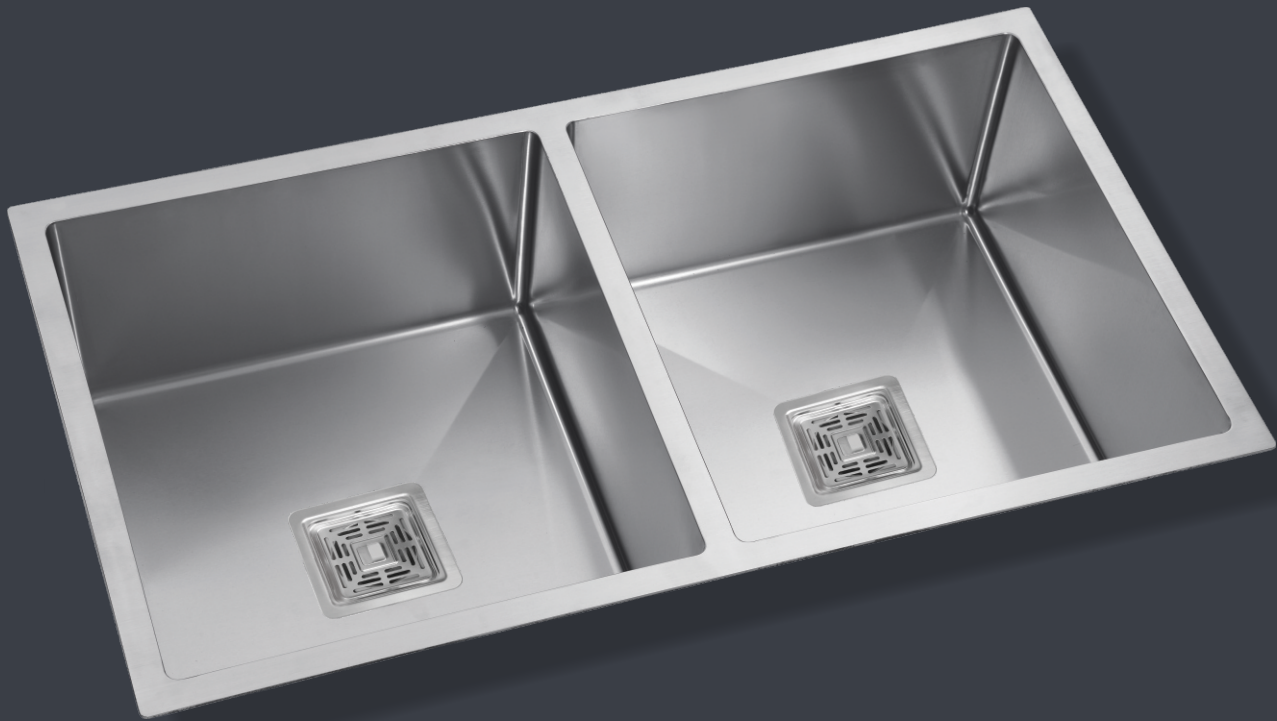

Suggested Price List
With Effective from 1st October, 2021