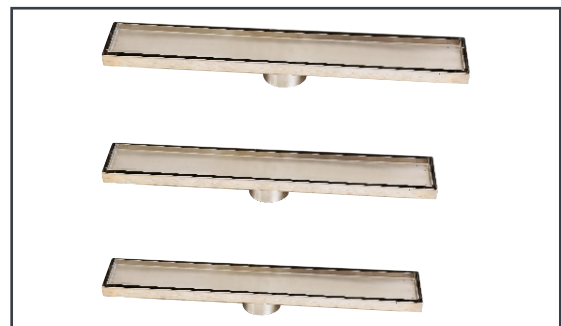

Model	Size (IN INCH)	SIZE (IN MM)	Mrp
AG-3012LR	4x12x0.78	100x300x20	3940/-
AG-3018LR	4x18x0.78	100x450x20	5380/-
AG-3024LR	4x24x0.78	100x600x20	5930/-
AG-3036LR	4x36x0.78	100x900x20	8210/-

Model	Size (IN INCH)	SIZE (IN MM)	Mrp
AG-4012TI	4x12x0.78	100x300x20	4380/-
AG-4018TI	4x18x0.78	100x450x20	6000/-
AG-4024TI	4x24x0.78	100x600x20	7070/-
AG-4036TI	4x36x0.78	100x900x20	9790/-