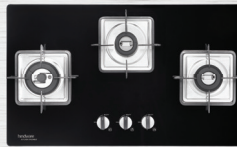

NEW

ROSIA 3B 76 CM Size (mm): 760X450X28

- 1 Mini Triple Ring, 1 Rapid, 1 Semi Rapid Burner
- 5 years warranty on Toughened Glass
- Auto Ignition
- Designer Brass Burners