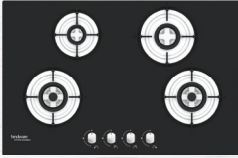

VERONA PLUS 4B 80 CM Size (mm): 800x520x130

- 2 Mini Triple Ring, 1 Rapid, 1 Semi Rapid Burner
- 2 years warranty on 8mm Toughened Glass
- Auto Ignition
- Designer Brass Burners