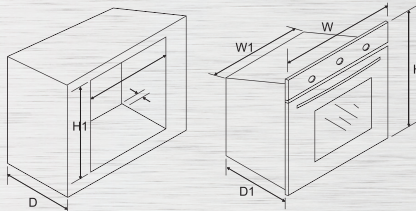

BUILT-IN OVENS