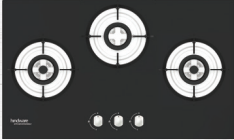

ELLA PLUS 3B 75 CM Size (mm): 750x450x130

- 2 Mini Triple Ring, 1 Rapid Burner
- 2 years warranty on 8mm Toughened Glass
- Auto Ignition
- Designer Brass Burners