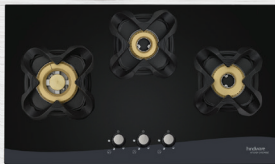

TULIP 3B 78 CM Size (mm): 780x450x125

- 1 Triple Ring, 1 Rapid, 1 Semi Rapid Burner
- Cast Iron Pan Support
- 8mm Toughened Glass
- Auto Ignition