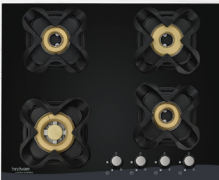

TULIP 4B 65 CM Size (mm): 650x525x125

- 1 Triple Ring, 1 Rapid, 2 Semi Rapid Burners
- Cast Iron Pan Support
- 8mm Toughened Glass
- Auto Ignition