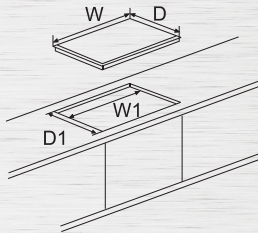

BUILT-IN OVENS

Model Name	Cat Code	Capacity (in Litres)	Function	Control	Convection	Grill	Combination	Rotisserie	Product Size (WxDxH) in mm	Built-in Size (WxDxH) in mm
Orcus	BO10019	80	12	Touch	Yes	Yes	Yes	Yes	595x575x595	565x585x598
Magnus	BO10021	72	13	Mechanical + Touch	Yes	Yes	Yes	Yes	595x566x595	560x550x590
Helios Plus White	BO10014	67	11	Touch	Yes	Yes	Yes	Yes	595x546x595	560x550x589
Helios Plus	BO10011	67	11	Touch	Yes	Yes	Yes	Yes	595x546x595	560x550x589
Platinum Plus	BO10012	67	8	Mechanical + Touch	Yes	Yes	Yes	Yes	595x546x595	560x550x589
Gold Plus	BO10016	67	8	Mechanical + EC	Yes	Yes	Yes	Yes	595x546x595	560x550x589
Royal Plus	BO10015	67	8	Mechanical	Yes	Yes	Yes	Yes	595x546x595	560x550x589
Orion	BO10020	70	8	Mechanical	Yes	Yes	Yes	Yes	595x575x595	560x570x600
Royal Classic	BO10017	67	8	Mechanical	Yes	Yes	Yes	Yes	595x546x595	560x550x589
Eldora	BO10018	67	5	Mechanical	Yes	Yes	Yes	No	595x546x595	560x550x589

BUILT-IN HOBS