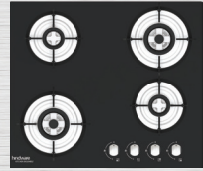

SARA PLUS 4B 60 CM Size (mm): 600x520x130

- 2 Mini Triple Ring, 2 Semi Rapid Burners
- 2 years warranty on 8mm Toughened Glass
- Auto Ignition
- Designer Brass Burners