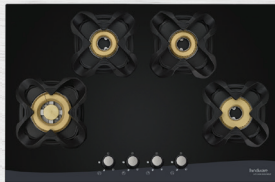

TULIP 4B 80 CM Size (mm): 800x525x142

- 1 Triple Ring, 1 Rapid, 2 Semi Rapid Burners
- Cast Iron Pan Support
- 8mm Toughened Glass
- Auto Ignition