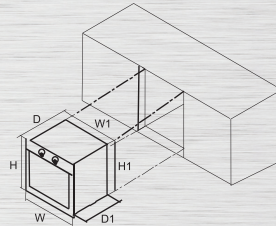

BUILT-IN MICROWAVE OVENS