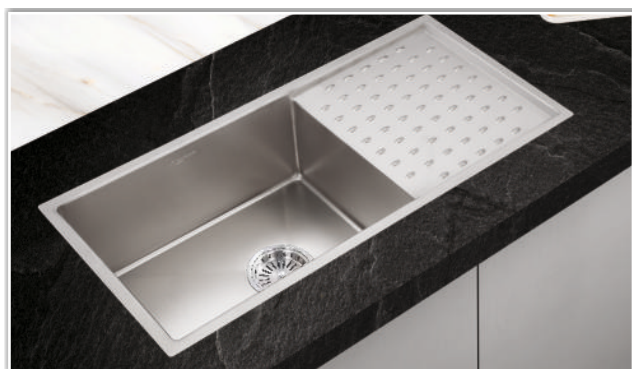

PS723DB

Material	AISI-304 (18/8) Stainless Steel
Thickness	1.5 mm
Overall Size	990x485mm / 39x19
Bowl Size	550x430mm / 22x17
Depth	250mm / 10
Finish	Satin
Accessories	Waste Coupling
Price	₹ 35,990/- (incl. of all taxes)