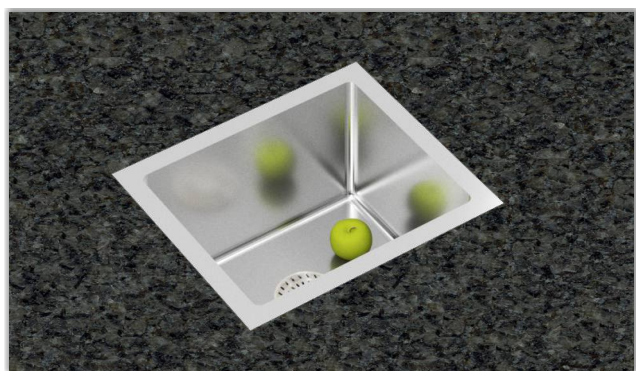

PS747CB

Material	AISI-304 (18/8) Stainless Steel
Thickness	1.5 mm
Overall Size	355x305mm / 14x12
Bowl Size	305x255mm / 12x10
Depth	200mm / 8
Finish	Satin
Accessories	Waste Coupling
Price	₹ 13,590/- (incl. of all taxes)