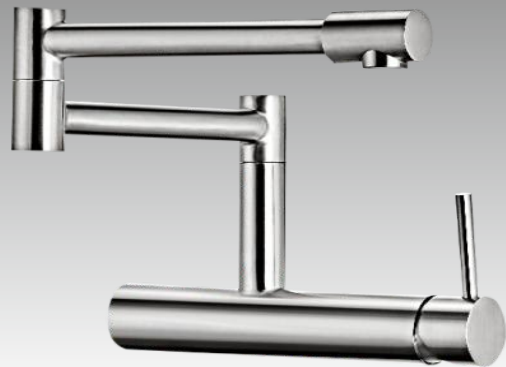

SS 1113

Material: AISI-304 Stainless Steel

Price ₹ 25,490/- (incl. of all taxes)