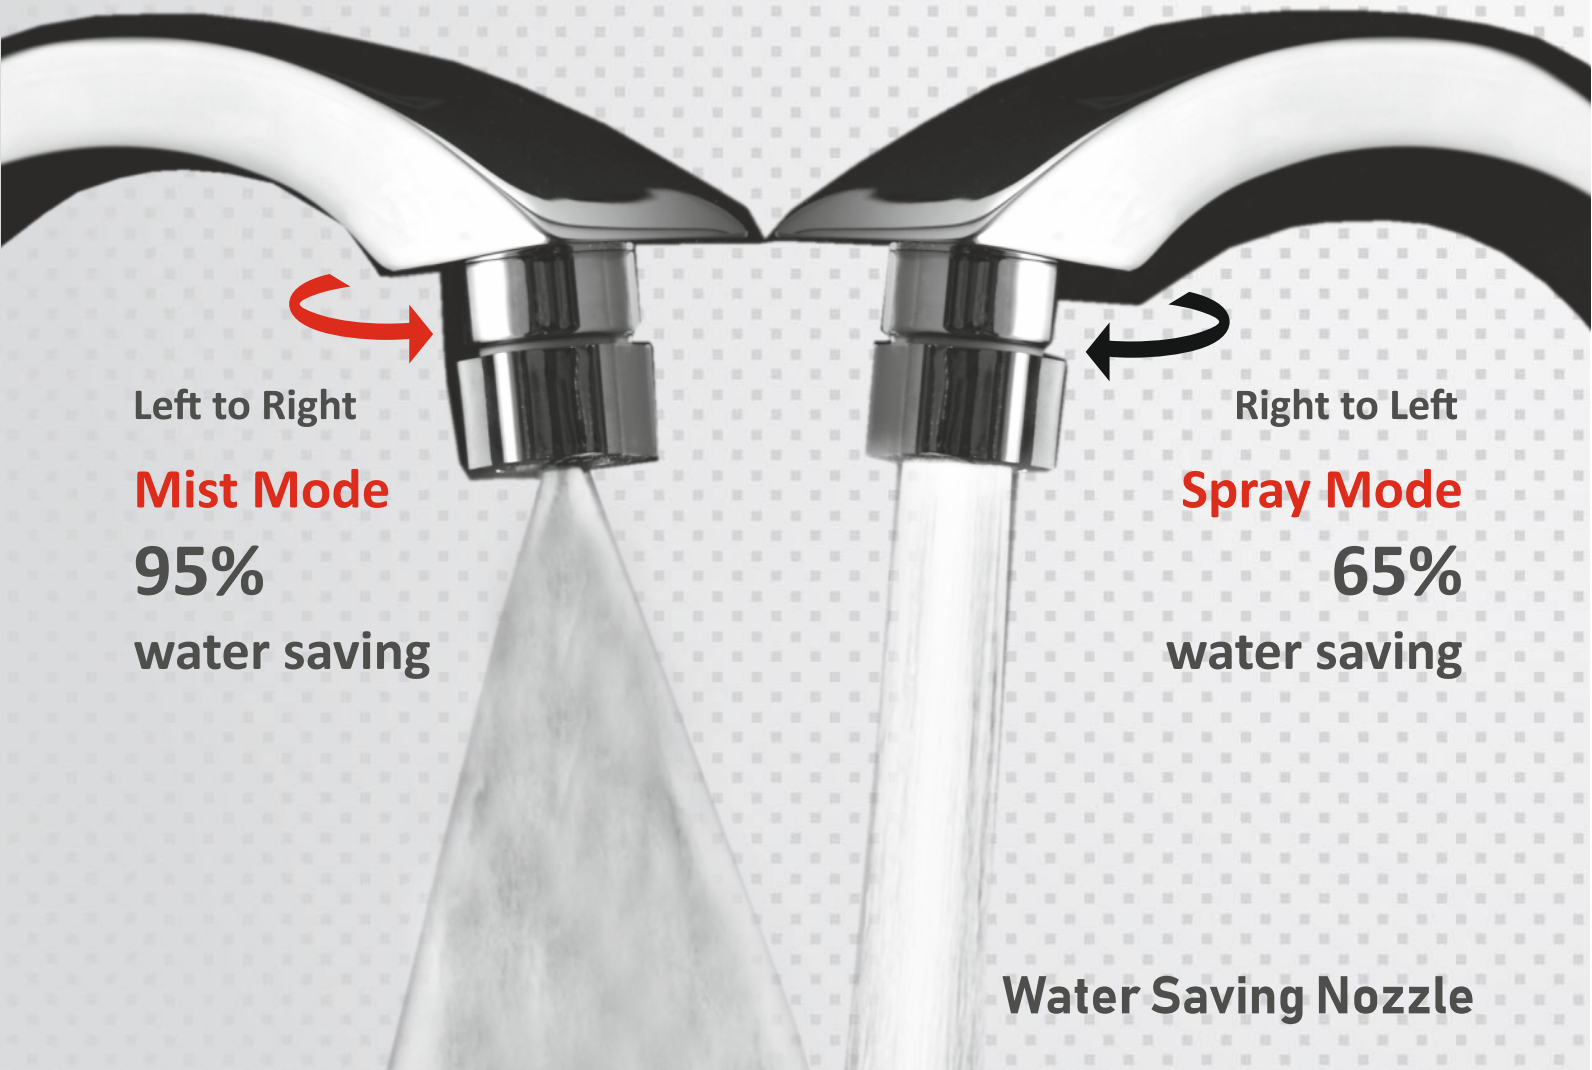

ANUPAM Water Saving Nozzle is extreme water saving device. It installs easily into your existing faucet. Experience the dual functionality of nozzle, mist mode as well as spray mode & save upto 95% of water.

SAME TAP

upto **95%** Less Water
With **Dual Functionality**

Left to Right

Mist Mode

95%

water saving

Right to Left

Spray Mode

65%

water saving

Water Saving Nozzle