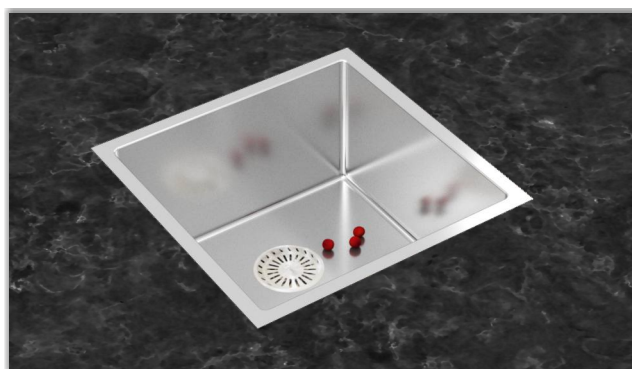

PS743SE

Material	AISI-304 (18/8) Stainless Steel
Thickness	1.5 mm
Overall Size	485x485mm / 19x19
Bowl Size	435x435mm / 17x17
Depth	250mm / 10
Finish	Satin
Accessories	Waste Coupling
Price	₹ 18,490/- (incl. of all taxes)