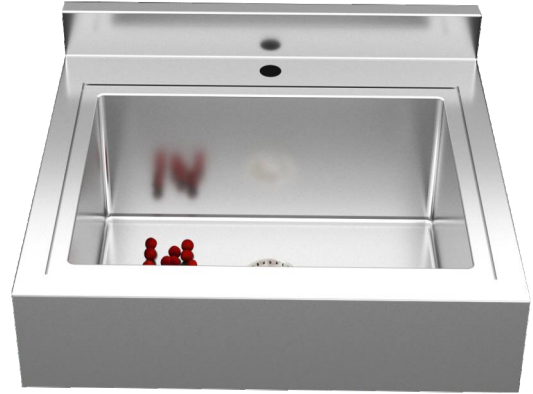

Padestal Stand

Wall Mounted Stand

Model Code	According to Sink Size	Material	Thickness	Finish	Price
APS101	610x460mm (24x18)	AISI 304(18/8)SS	1.5MM	Satin	₹ 27,990/-
APS102	610x510mm (24x20)	AISI 304(18/8)SS	1.5MM	Satin	₹ 28,990/-
APS103	760x460mm (30x18)	AISI 304(18/8)SS	1.5MM	Satin	₹ 29,990/-
APS104	760x510mm (30x20)	AISI 304(18/8)SS	1.5MM	Satin	₹ 31,990/-
APS105	915x510mm (36x20)	AISI 304(18/8)SS	1.5MM	Satin	₹ 33,990/-
APS106	1015x510mm (40x20)	AISI 304(18/8)SS	1.5MM	Satin	₹ 36,990/-
APS107	1145x510mm (45x20)	AISI 304(18/8)SS	1.5MM	Satin	₹ 39,990/-