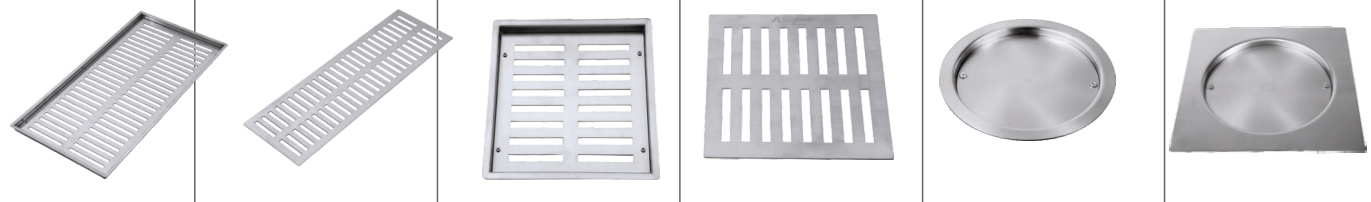

Vertical Grating with frame

Vertical Grating without frame

Vertical Grating with frame

Vertical Grating without frame

Clean - Out Cover

Clean - Out Cover

Model Code	Overall Size	MRP (₹)	Model Code	Overall Size	MRP (₹)	Model Code	Overall Size	MRP (₹)	Model Code	Overall Size	MRP (₹)	Model Code	Overall Size	MRP (₹)
A.4.V2.1560F	150x600mm/6"x24"	3790/-	A.4.V1.1560	150x600mm/6"x24"	2690/-	A.4.V2.1515F	150x150mm/6"x6"	2590/-	A.4.V1.88	80x80mm/3"x3"	275/-	A.4.R2.102C	102mm Ø / 4"Ø	520/-
A.4.V2.2060F	200x600mm/8"x24"	4790/-	A.4.V1.2060	200x600mm/8"x24"	3390/-	A.4.V2.2020F	200x200mm/8"x8"	2990/-	A.4.V1.1010	100x100mm/4"x4"	350/-	A.4.R2.127C	127mmØ / 5"Ø	560/-
A.4.V2.2560F	250x600mm/10"x24"	5390/-	A.4.V1.2560	250x600mm/10"x24"	3890/-	A.4.V2.2525F	250x250mm/10"x10"	3390/-	A.4.V1.1313	130x130mm/5"x5"	425/-	A.4.R2.140C	140mm Ø / 5.5"Ø	590/-
A.4.V2.3060F	300x600mm/12"x24"	5990/-	A.4.V1.3060	300x600mm/12"x24"	4290/-	A.4.V2.3030F	300x300mm/12"x12"	3890/-	A.4.V1.1515	150x150mm/6"x6"	525/-	A.4.S2.140C	140x140mm / 5.5"x5.5"	640/-
									A.4.V1.2020	200x200mm/8"x8"	1090/-	A.4.S2.150C	150x150mm / 6"x6"	690/-
									A.4.V1.2525	250x250mm/10"x10"	1550/-			
									A.4.V1.3030	300x300mm/12"x12"	2090/-			