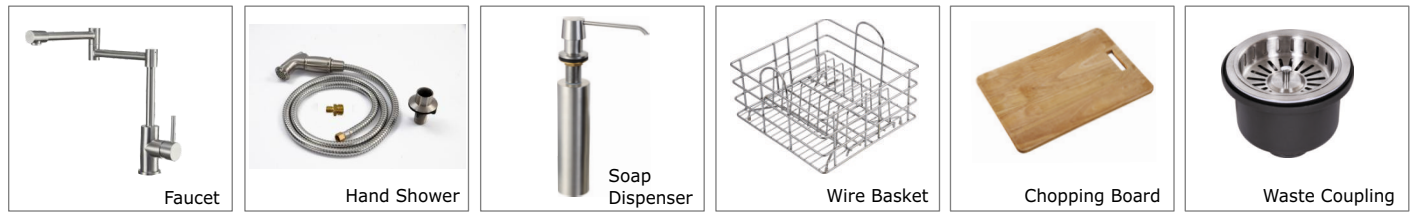

Faucet

Hand Shower

Soap Dispenser

Wire Basket

Chopping Board

Waste Coupling

US1418CS

Material	AISI-304 (18/8) Stainless Steel
Thickness	Frame 3.0mm Bowl 1.50mm
Overall Size	760x460mm / 30x18
Bowl Size	510x410mm / 20x16
Depth	250mm / 10
Finish	Satin
Accessories	Faucet, Hand Shower, Soap Dispenser, Wire Basket, Chopping Board, Waste Coupling.
Price	₹72,490/- (incl. of all taxes)

Faucet

Hand Shower

Soap Dispenser

Wire Basket

Chopping Board

Waste Coupling

US1419CS

Material	AISI-304 (18/8) Stainless Steel
Thickness	Frame 3.0mm Bowl 1.5mm
Overall Size	840x510mm / 33x20
Bowl Size	490x460mm / 19x18
Depth	250mm / 10
Finish	Satin
Accessories	Faucet, Hand Shower, Soap Dispenser, Wire Basket, Chopping Board, Waste Coupling.
Price	₹86,490/- (incl. of all taxes)

Faucet

Hand Shower

Soap Dispenser

Wire Basket

Chopping Board

Waste Coupling

US1420CS

Material	AISI-304 (18/8) Stainless Steel
Thickness	Frame 3.0mm Bowl 1.5mm
Overall Size	915x510mm / 36x20
Bowl Size	590x460mm / 23x18
Depth	250mm / 10
Finish	Satin
Accessories	Faucet, Hand Shower, Soap Dispenser, Wire Basket, Chopping Board, Waste Coupling.
Price	₹91,990/- (incl. of all taxes)