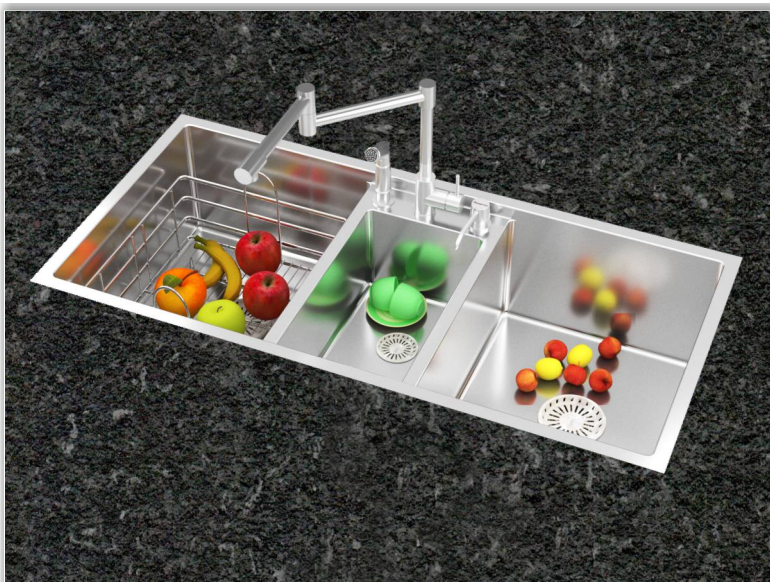

Faucet

Hand Shower

Soap Dispenser

Wire Basket

Chopping Board

Waste Coupling

US1415DS

Material	AISI-304 (18/8) Stainless Steel
Thickness	Frame 3.0mm Bowl 1.50mm
Overall Size	1220x510mm / 48x20
Bowl Size (L)	610x460mm / 24x18
Bowl Size R)	535x390mm / 21x15
Depth	250mm / 10
Finish	Satin
Accessories	Faucet, Hand Shower, Soap Dispenser, Wire Basket, Chopping Board, Waste Coupling.
Price	₹69,990/- (incl. of all taxes)

Faucet

Hand Shower

Soap Dispenser

Wire Basket

Chopping Board

Waste Coupling

US1416TS

Material	AISI-304 (18/8) Stainless Steel
Thickness	Frame 3.0mm Bowl 1.50mm
Overall Size	1067x510mm / 42x20
Bowl Size (L)	375x460mm / 15x18
Bowl Size (M)	215x390mm / 9x15
Bowl Size R)	375x460mm / 15x18
Depth	250mm / 10
Finish	Satin
Accessories	Faucet, Hand Shower, Soap Dispenser, Wire Basket, Chopping Board, Waste Coupling.
Price	₹75,990/- (incl. of all taxes)

Faucet

Hand Shower

Soap Dispenser

Wire Basket

Chopping Board

Waste Coupling

US1417TS

Material	AISI-304 (18/8) Stainless Steel
Thickness	Frame 3.0mm Bowl 1.50mm
Overall Size	1143x510mm / 45x20
Bowl Size (L)	410x460mm / 16x18
Bowl Size (M)	230x390mm / 9x15
Bowl Size (R)	410x460mm / 16x18
Depth	250mm / 10
Finish	Satin
Accessories	Faucet, Hand Shower, Soap Dispenser, Wire Basket, Chopping Board, Waste Coupling.
Price	₹77,990/- (incl. of all taxes)